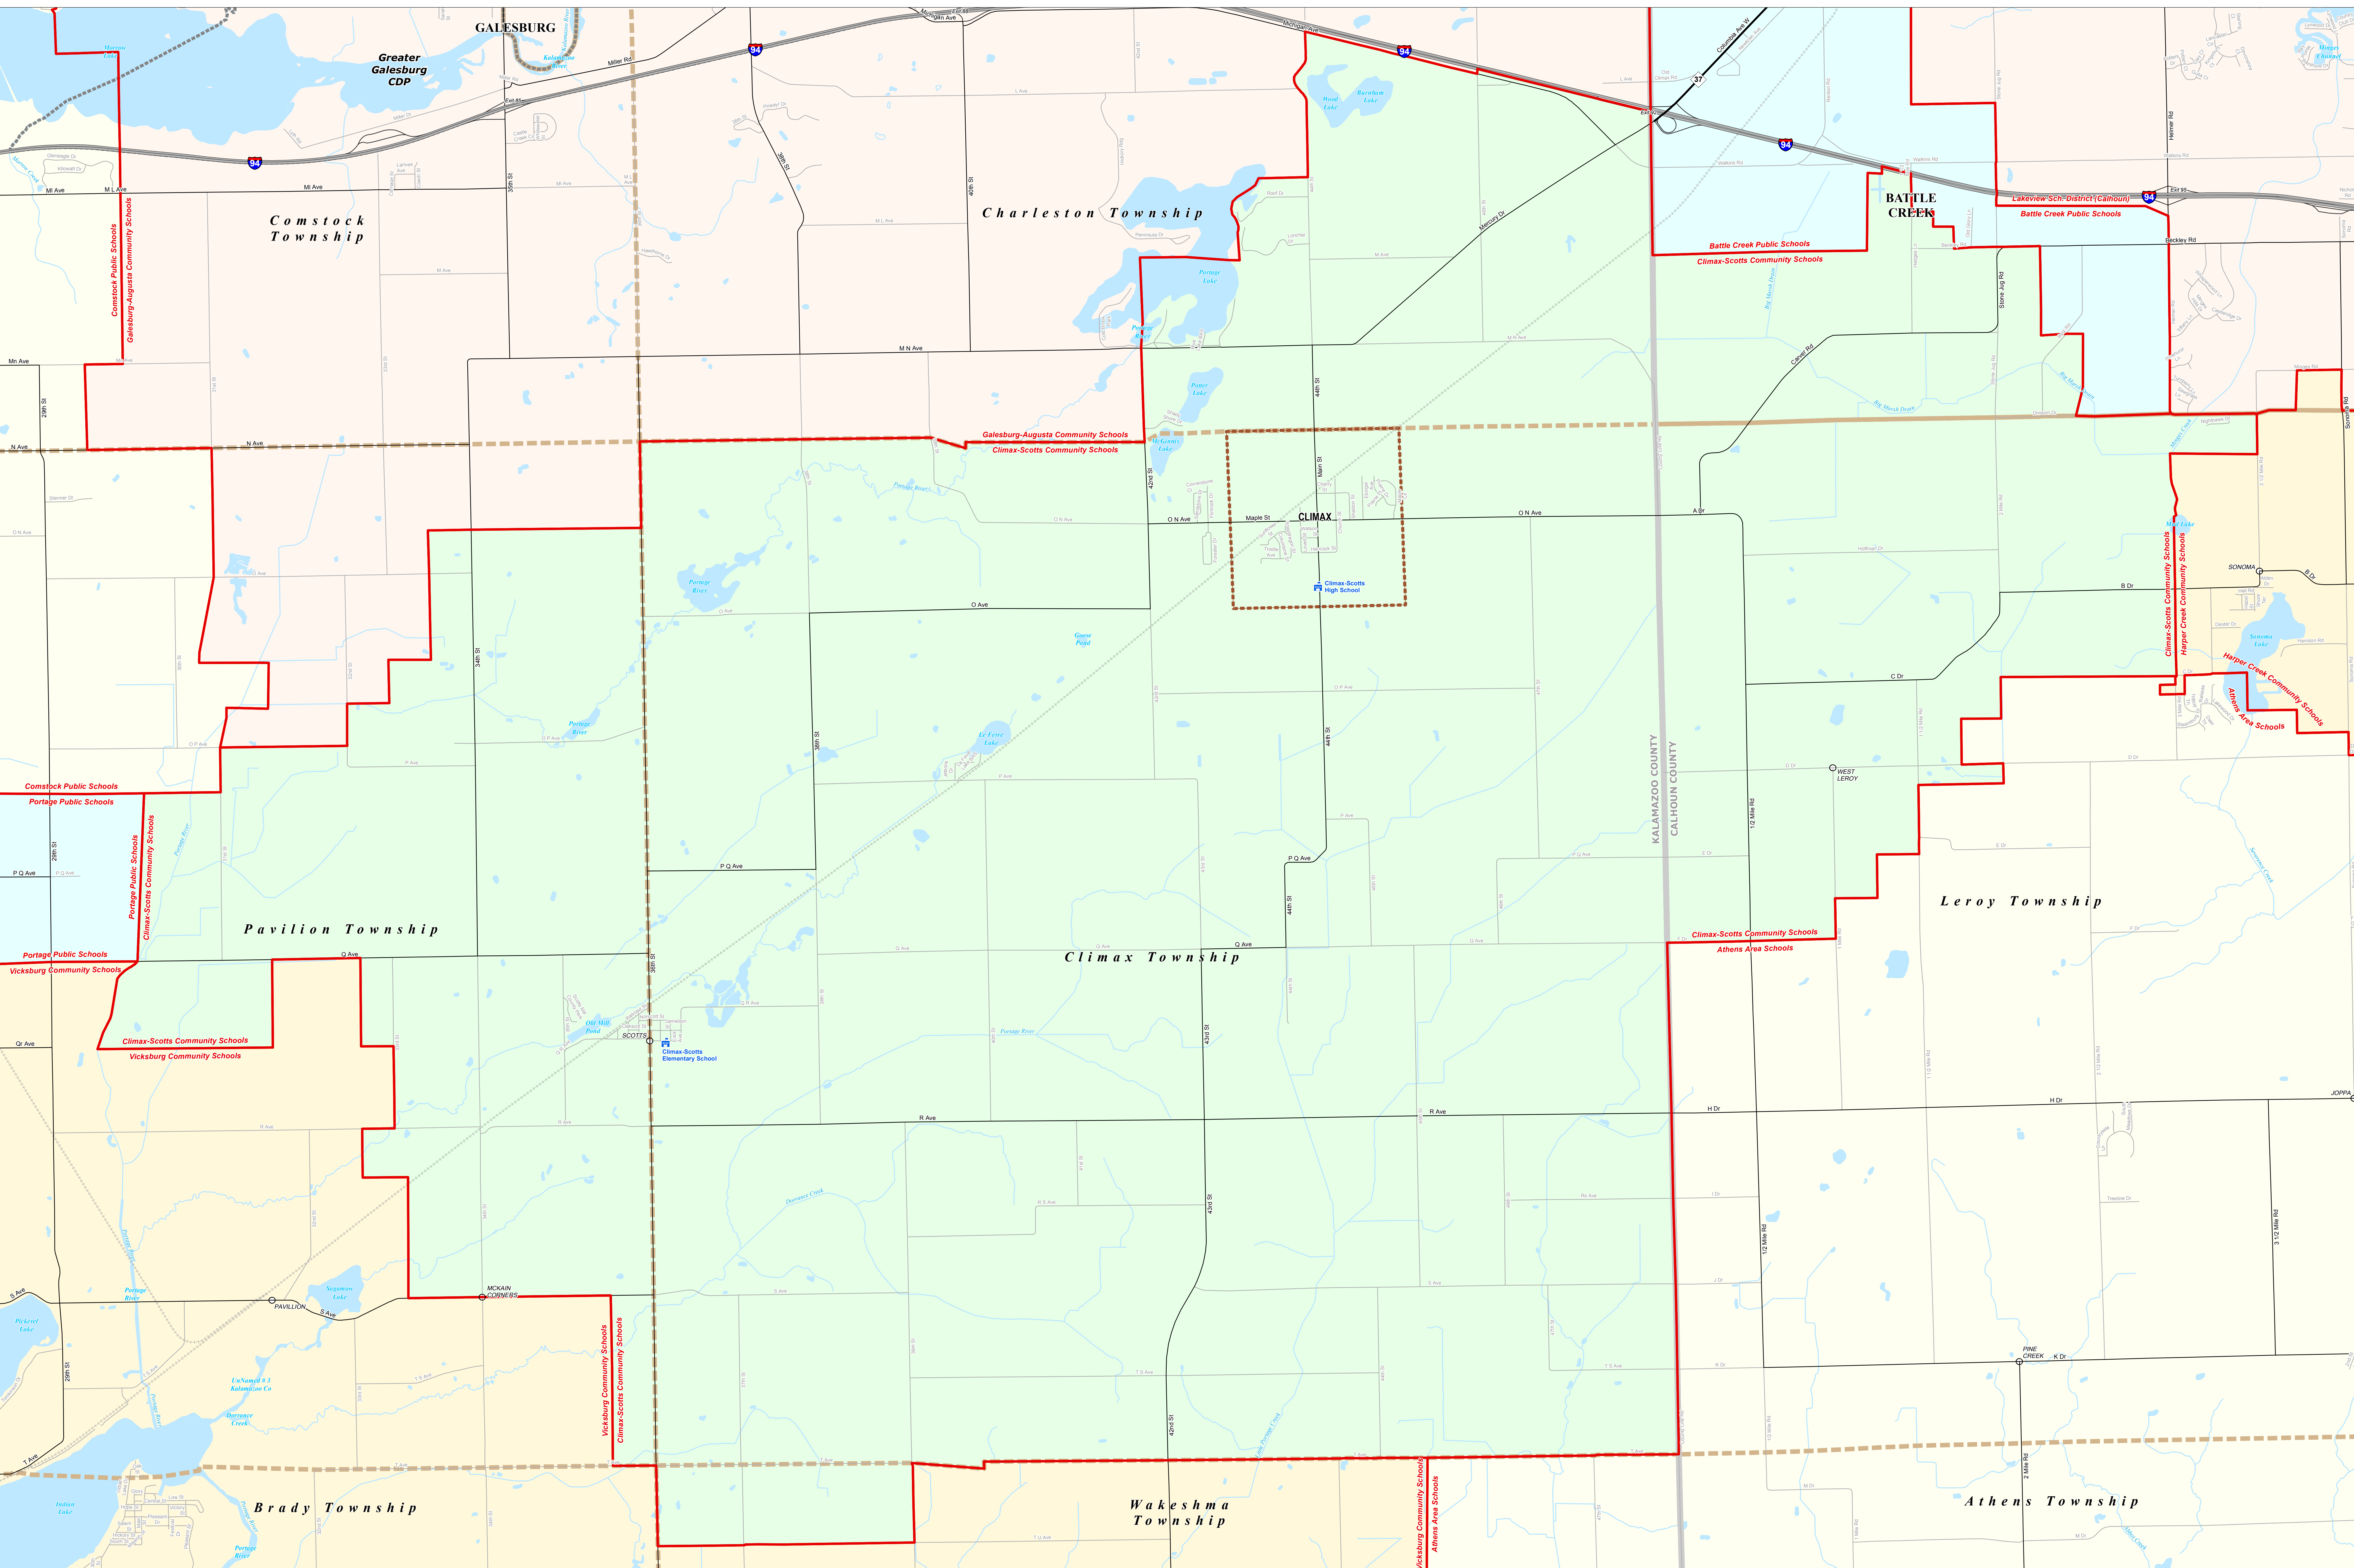

CLIMAX-SCOTTS COMMUNITY SCHOOLS

Kalamazoo RESA

0 0.25 0.5 1 Miles

Legend	
School District	School
County	Water Feature
City	River, Stream, or Drain
Township	Railroad
Village	Freeway
Census Designated Place	Primary Road
	Local Road